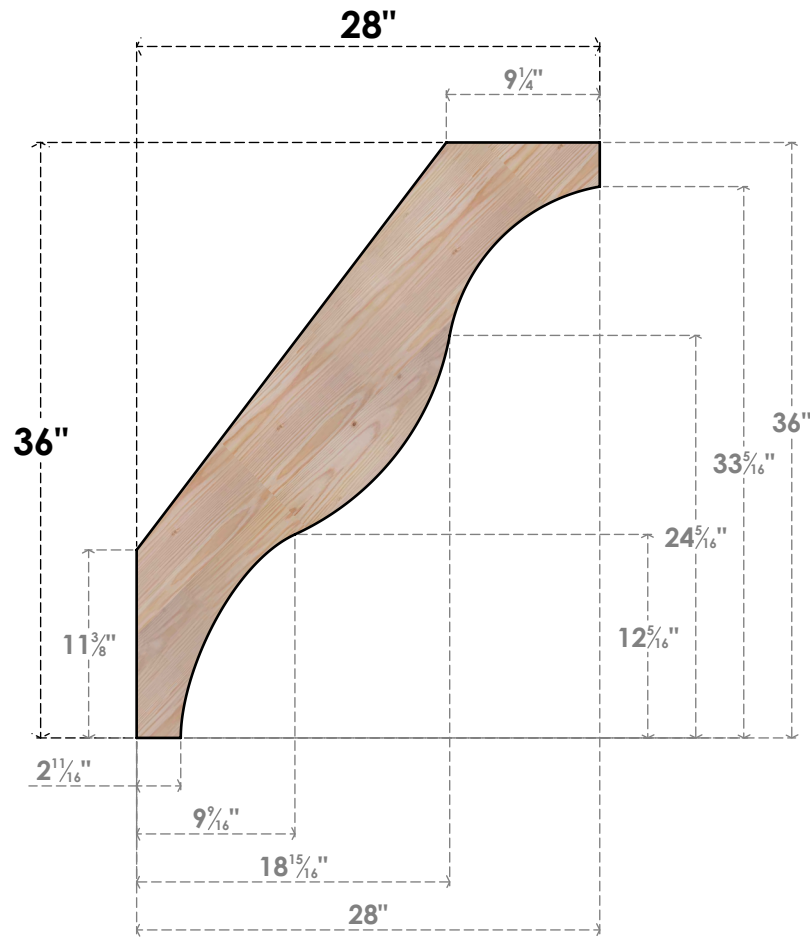

BRC04X28X36FST00SDF

3 1/2"W X 28"D X 36"H FUNSTON SMOOTH BRACE, DOUGLAS FIR

SIDE

FRONT

EKENA MILLWORK
 2300 WEST MAIN ST.
 CLARKSVILLE, TX 75426
 TOLL FREE: 866-607-0453
 WWW.EKENAMILLWORK.COM

NOTES

1. INSTALLATION TO BE COMPLETED IN ACCORDANCE WITH MANUFACTURER'S SPECIFICATIONS.
2. DRAWING MAY NOT BE TO SCALE
3. THIS DRAWING IS INTENDED FOR DESIGN AND PLANNING PURPOSES ONLY.
4. ALL INFORMATION CONTAINED HEREIN WAS CURRENT AT THE TIME OF DEVELOPMENT BUT MUST BE REVIEWED AND APPROVED BY THE PRODUCT MANUFACTURER TO BE CONSIDERED ACCURATE.
5. PRODUCTS ARE NOT KILN DRIED. THIS ITEM IS UNIQUE AND WILL CONTAIN THE NATURAL VARIATIONS THAT THE WOOD SPECIES OFFERS. THIS MAY RESULT IN VARIATIONS UP TO 1/4"