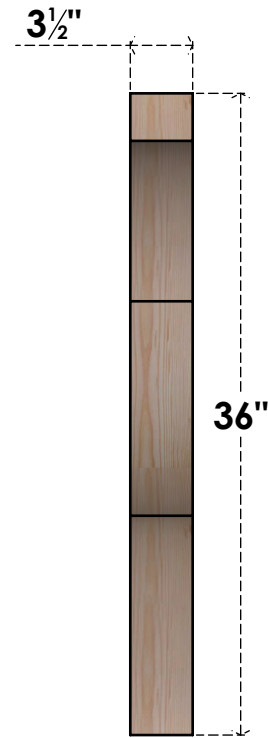

BRC04X28X36FST00SDF

3 1/2"W X 28"D X 36"H FUNSTON SMOOTH BRACE, DOUGLAS FIR

SIDE

FRONT

EKENA MILLWORK
 2300 WEST MAIN ST.
 CLARKSVILLE, TX 75426
 TOLL FREE: 866-607-0453
 WWW.EKENAMILLWORK.COM

NOTES

1. INSTALLATION TO BE COMPLETED IN ACCORDANCE WITH MANUFACTURER'S SPECIFICATIONS.
2. DRAWING MAY NOT BE TO SCALE
3. THIS DRAWING IS INTENDED FOR DESIGN AND PLANNING PURPOSES ONLY.
4. ALL INFORMATION CONTAINED HEREIN WAS CURRENT AT THE TIME OF DEVELOPMENT BUT MUST BE REVIEWED AND APPROVED BY THE PRODUCT MANUFACTURER TO BE CONSIDERED ACCURATE.
5. PRODUCTS ARE NOT KILN DRIED. THIS ITEM IS UNIQUE AND WILL CONTAIN THE NATURAL VARIATIONS THAT THE WOOD SPECIES OFFERS. THIS MAY RESULT IN VARIATIONS UP TO 1/4"